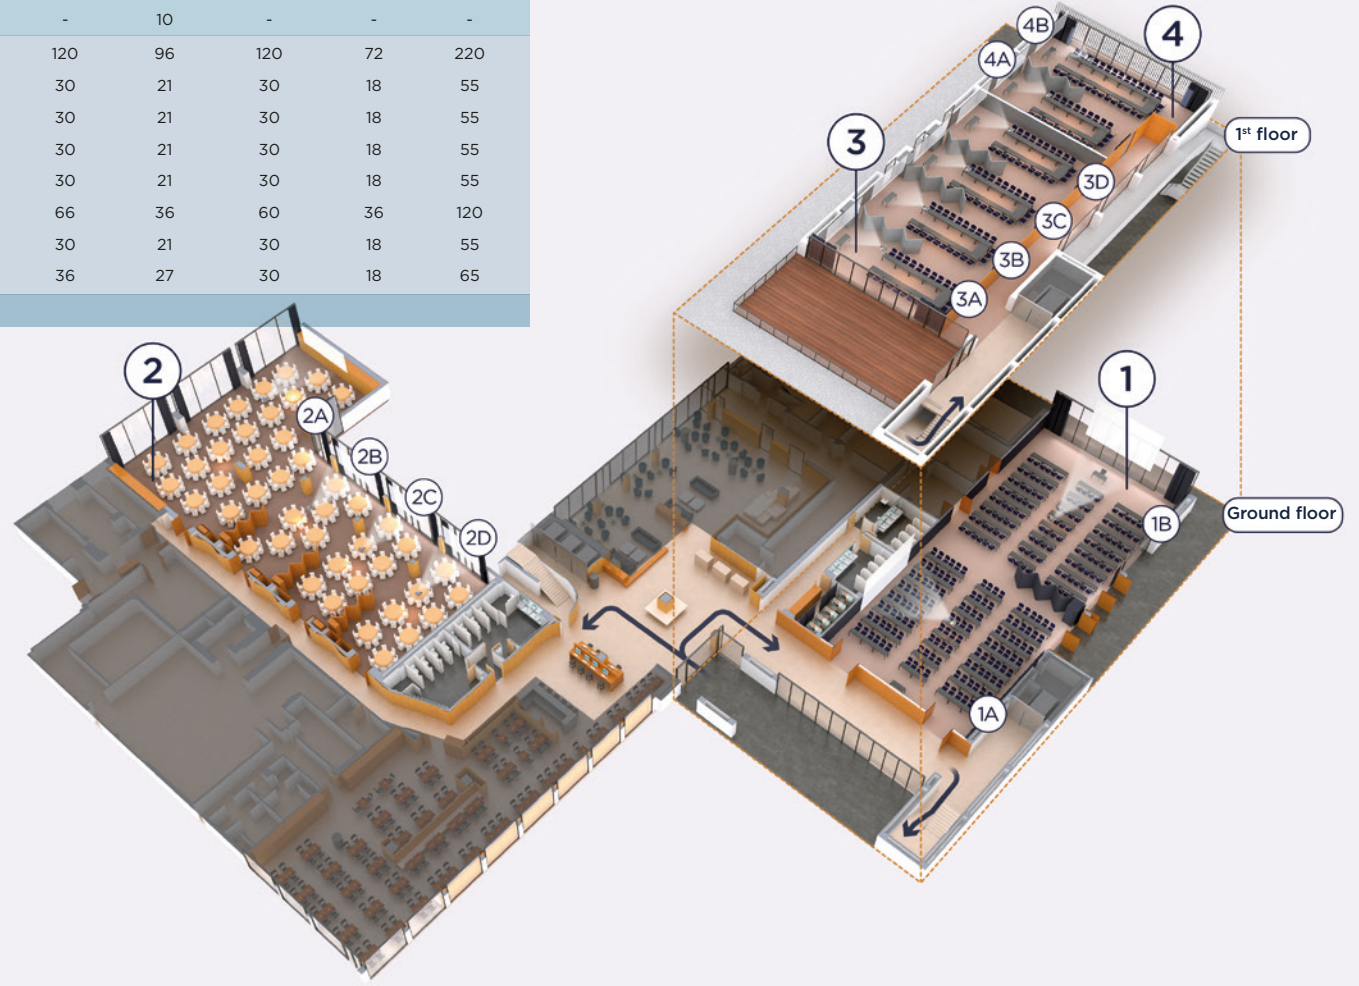

Meeting rooms	m²	Natural light	Height	Theatre	Classroom	"U" Shape	Banquet	Cabaret	Cocktail
Ground floor	1 BCN	440	Yes	4.5 m	400	275	87	275	138	400
	1A BCN 1	220	Yes	4.5 m	200	120	48	100	66	200
	1B BCN 2	220	Yes	4.5 m	200	120	48	100	66	200
	2 Castelldefels	512	Yes	2.75 m	270	170	126	340	180	420
	2A Garraf	275	Yes	2.75 m	200	144	50	180	78	200
	2B Ginesta	82	Yes	2.75 m	60	30	20	40	18	80
	2C Aiguadolç	81	Yes	2.75 m	60	30	20	40	18	80
	2D Rocallís	74	Yes	2.75 m	50	30	20	40	18	70
Business	29	Yes	2.83 m	-	-	10	-	-	-	
1st floor	3 Calma	240	Yes	3 m	200	120	96	120	72	220
	3A Calma 1	60	Yes	3 m	50	30	21	30	18	55
	3B Calma 2	60	Yes	3 m	50	30	21	30	18	55
	3C Calma 3	60	Yes	3 m	50	30	21	30	18	55
	3D Calma 4	60	Yes	3 m	50	30	21	30	18	55
	4 Olímpic	130	Yes	3 m	110	66	36	60	36	120
	4A Olímpic 1	60	Yes	3 m	50	30	21	30	18	55
	4B Olímpic 2	70	Yes	3 m	60	36	27	30	18	65

hotel**sb**bcn_events